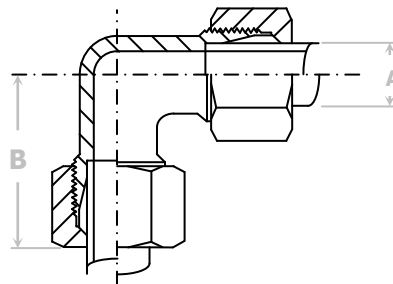

We stock a full range of compression fittings in both metric and imperial size, twin and single ferrule. For further information please contact our sales desk.

	6mm	8mm	10mm	12mm	15mm	18mm	22mm
A	6.00	8.00	10.00	12.00	15.00	18.00	22.00
B	32.00	35.00	42.00	43.00	48.00	52.00	54.00

	6mm	8mm	10mm	12mm	15mm	18mm	22mm
A	6.00	8.00	10.00	12.00	15.00	18.00	22.00
B	21.00	23.00	30.00	32.00	36.00	40.00	44.00

	6mm	8mm	10mm	12mm	15mm	18mm	22mm
A	6.00	8.00	10.00	12.00	15.00	18.00	22.00
B	21.00	23.00	30.00	32.00	36.00	40.00	44.00

	6mm	8mm	10mm	12mm	15mm	18mm	22mm
A	6.00	8.00	10.00	12.00	15.00	18.00	22.00
B	28.00	35.00	42.00	43.00	46.00	48.00	52.00
C	1/4" BSP	1/4" BSP	3/8" BSP	1/2" BSP	1/2" BSP	1/2" BSP	3/4" BSP