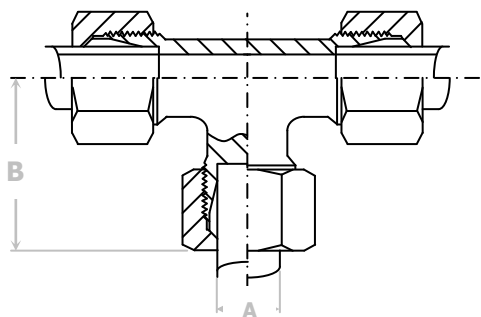

We stock a full range of compression fittings in both metric and imperial size, twin and single ferrule. For further information please contact our sales desk.

	6mm	8mm	10mm	12mm	15mm	18mm	22mm
A	6.00	8.00	10.00	12.00	15.00	18.00	22.00
B	32.00	35.00	42.00	43.00	48.00	52.00	54.00

	6mm	8mm	10mm	12mm	15mm	18mm	22mm
A	6.00	8.00	10.00	12.00	15.00	18.00	22.00
B	21.00	23.00	30.00	32.00	36.00	40.00	44.00

	6mm	8mm	10mm	12mm	15mm	18mm	22mm
A	6.00	8.00	10.00	12.00	15.00	18.00	22.00
B	21.00	23.00	30.00	32.00	36.00	40.00	44.00

	6mm	8mm	10mm	12mm	15mm	18mm	22mm
A	6.00	8.00	10.00	12.00	15.00	18.00	22.00
B	28.00	35.00	42.00	43.00	46.00	48.00	52.00
C	1/4" BSP	1/4" BSP	3/8" BSP	1/2" BSP	1/2" BSP	1/2" BSP	3/4" BSP