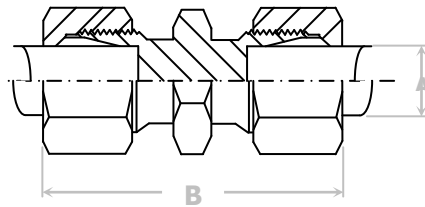

We stock a full range of compression fittings in both metric and imperial size, twin and single ferrule. For further information please contact our sales desk.

	6mm	8mm	10mm	12mm	15mm	18mm	22mm
A	6.00	8.00	10.00	12.00	15.00	18.00	22.00
B	32.00	35.00	42.00	43.00	48.00	52.00	54.00

	6mm	8mm	10mm	12mm	15mm	18mm	22mm
A	6.00	8.00	10.00	12.00	15.00	18.00	22.00
B	21.00	23.00	30.00	32.00	36.00	40.00	44.00

	6mm	8mm	10mm	12mm	15mm	18mm	22mm
A	6.00	8.00	10.00	12.00	15.00	18.00	22.00
B	21.00	23.00	30.00	32.00	36.00	40.00	44.00

	6mm	8mm	10mm	12mm	15mm	18mm	22mm
A	6.00	8.00	10.00	12.00	15.00	18.00	22.00
B	28.00	35.00	42.00	43.00	46.00	48.00	52.00
C	1/4" BSP	1/4" BSP	3/8" BSP	1/2" BSP	1/2" BSP	1/2" BSP	3/4" BSP