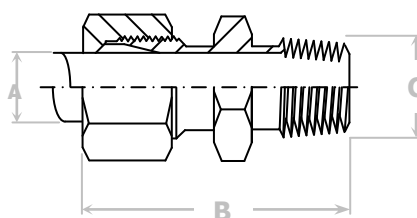

We stock a full range of compression fittings in both metric and imperial size, twin and single ferrule. For further information please contact our sales desk.

	6mm	8mm	10mm	12mm	15mm	18mm	22mm
A	6.00	8.00	10.00	12.00	15.00	18.00	22.00
B	32.00	35.00	42.00	43.00	48.00	52.00	54.00

	6mm	8mm	10mm	12mm	15mm	18mm	22mm
A	6.00	8.00	10.00	12.00	15.00	18.00	22.00
B	21.00	23.00	30.00	32.00	36.00	40.00	44.00

	6mm	8mm	10mm	12mm	15mm	18mm	22mm
A	6.00	8.00	10.00	12.00	15.00	18.00	22.00
B	21.00	23.00	30.00	32.00	36.00	40.00	44.00

	6mm	8mm	10mm	12mm	15mm	18mm	22mm
A	6.00	8.00	10.00	12.00	15.00	18.00	22.00
B	28.00	35.00	42.00	43.00	46.00	48.00	52.00
C	1/4" BSP	1/4" BSP	3/8" BSP	1/2" BSP	1/2" BSP	1/2" BSP	3/4" BSP